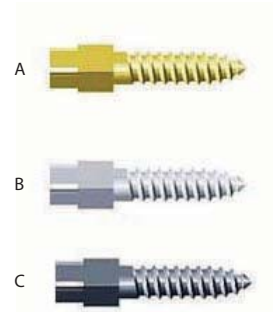

(IMD)

Refill Posts 12 pkg

A - Gold Plated	$4.95
B - Stainless Steel	$4.95
C - Titanium	$8.95