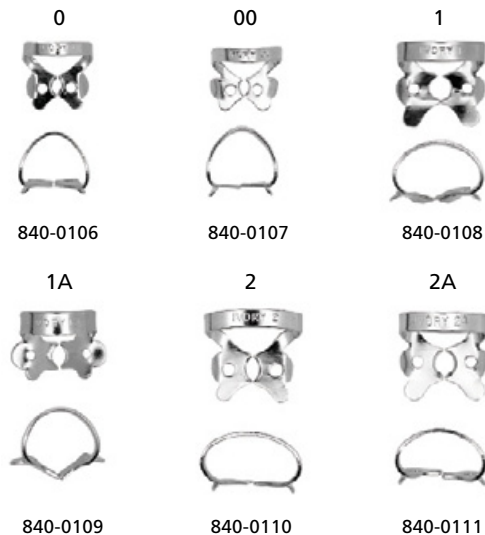

## Rubber Dam Clamps

stainless steel

### Ivory Rubber Dam Clamp (Hereaus)

**Complete Kit** 840-0100 **\$299.50**  
Contains punch, forceps, rubber dam, frame, 8 clamp starter kit & template

**Starter Kit** 840-0101 **\$69.50**  
8 clamps - 0, 2A, 8A, 14, 2,7,9,14A

### Individual Winged Clamps (Hereaus)

**Anterior (Labial)** **\$12.50**  
Stainless Steel

**Bicuspid** **\$9.50**  
Stainless Steel

**Molar**  
Stainless Steel

**\$9.50**