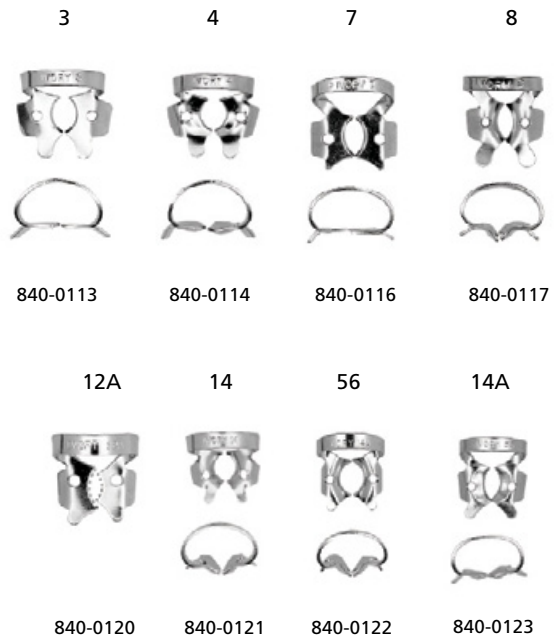

### Ivory Rubber Dam Clamp (Hereaus)

**Complete Kit** 840-0100 **\$299.50**  
Contains punch, forceps, rubber dam, frame, 8 clamp starter kit & template

**Starter Kit** 840-0101 **\$69.50**  
8 clamps - 0, 2A, 8A, 14, 2,7,9,14A

### Individual Winged Clamps (Hereaus)

**Anterior (Labial)** **\$12.50**  
Stainless Steel

**Bicuspid** **\$9.50**  
Stainless Steel

**Molar**  
Stainless Steel

**\$9.50**

## Rubber Dams

latex

**Dental Dam (Blossom)** **\$4.95**

**Green Mint**  
5" x 5", 52 sheets 840-0001  
6" x 6", 36 sheets 840-0002

**Blue**  
5" x 5", 52 sheets 840-0003  
6" x 6", 36 sheets 840-0004

**Nic Tone Dental Dam (MDC)**