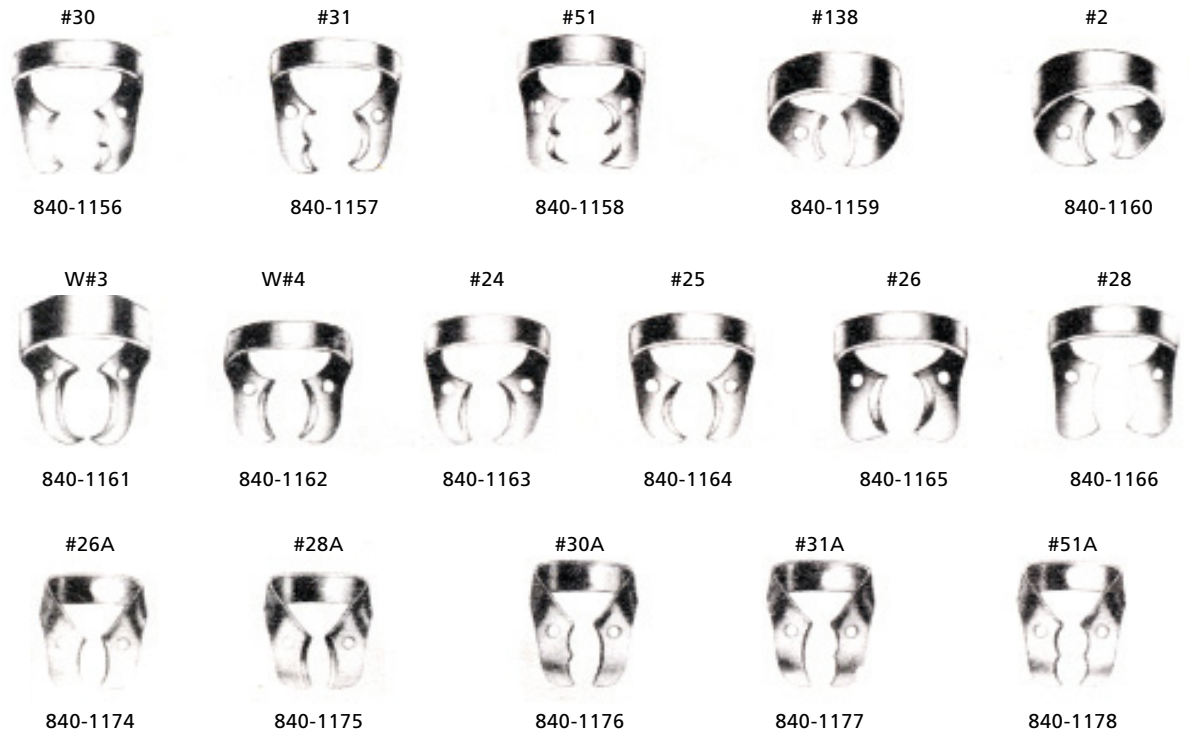

Rubber Dam Clamps

stainless steel

(FCI)

Molar Clamps Regular

Each **$4.99**