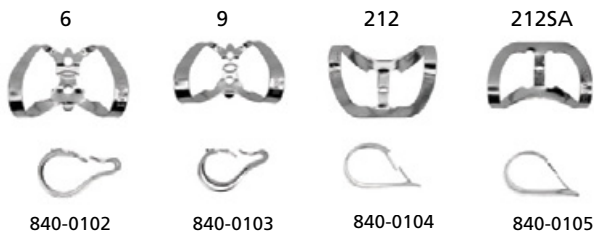

## Rubber Dam Clamps

stainless steel

### Ivory Rubber Dam Clamp (Hereaus)

**Complete Kit** 840-0100 **\$299.50**  
Contains punch, forceps, rubber dam, frame, 8 clamp starter kit & template

**Starter Kit** 840-0101 **\$69.50**  
8 clamps - 0, 2A, 8A, 14, 2,7,9,14A

### Individual Winged Clamps (Hereaus)

**Anterior (Labial)** **\$12.50**  
Stainless Steel

**Bicuspid** **\$9.50**  
Stainless Steel

**Molar**  
Stainless Steel

**\$9.50**