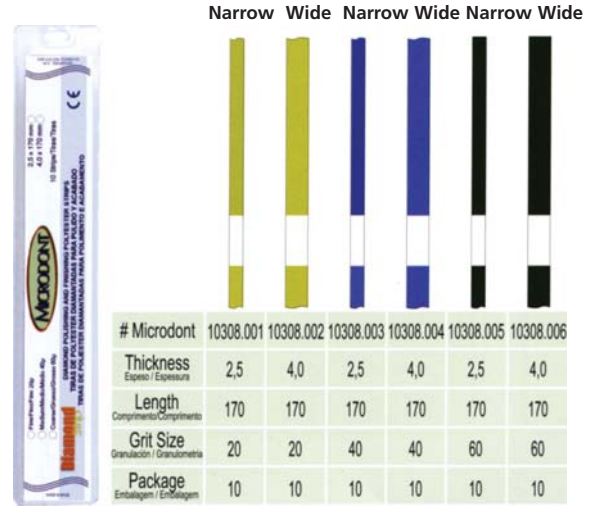

Polishing Strips

Diamond Polyester (Microdont)

10/pkg **$9.95**

	Narrow		Wide
Green	440-3000	Green	440-3001
Blue	440-3002	Blue	440-3003
Black	440-3004	Black	440-3005