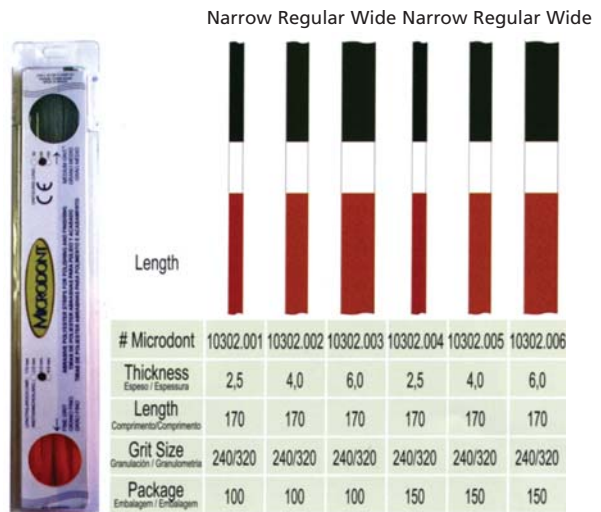

Abrasive Polyester (Microdont)

Pack of 100 **$4.99**

Narrow	440-3020	Narrow	440-3030
Regular	440-3021	Regular	440-3031
Wide	440-3022	Wide	440-3032