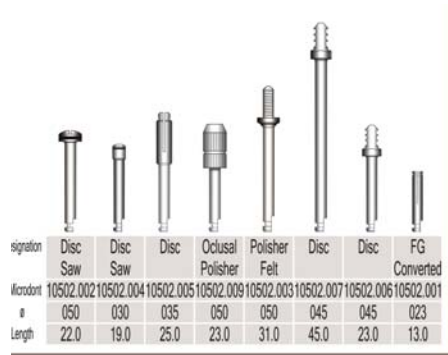

RA Mandrels (Microdont)

- Disc Saw, 1/Pack 442-1100 **$0.99**
- Disc Saw, 1/Pack 442-1101 **$0.99**
- Pop-on Disc, 3/Pack 442-1102 **$14.99**
- Oclusal Polisher, 1/Pack 442-1103 **$0.99**
- Polisher Felt, 1/Pack 442-1104 **$0.99**
- Snap-on Disc, 1/Pack 442-1105 **$0.99**
- Snap-on Disc, 1/Pack 442-1106 **$0.99**
- FG Converted, 1/Pack 442-1107 **$4.99**

Polishing Cups & Brushes (Vericom)

$19.95

- Silicone cup, 72/pack 442-1200
- Scaling brush, 72/pack 442-1201
- Candle brush, 24/pack 442-1202
- Polishing brush-hard 24/pack 442-1203
- Polishing brush-soft 24/pack 442-1204

CPR Stain Remover (ICCare)

Perfect for composites, veneers and restorations
100g cups/jar **$49.95**

Mint 440-5800