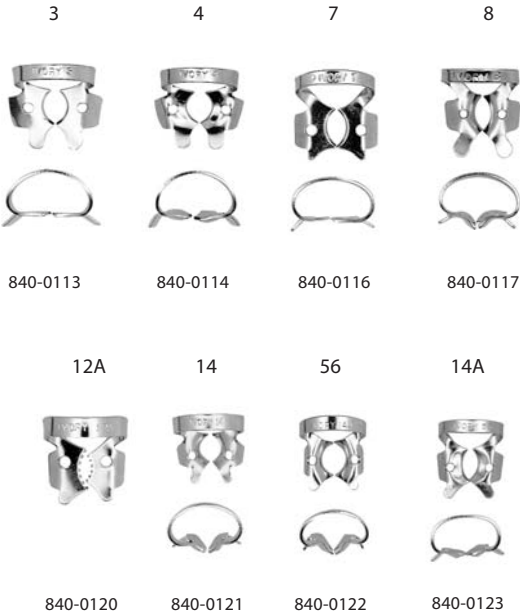

RUBBER DAM

Rubber Dam Clamps

stainless steel

Ivory Rubber Dam Clamp (Kulzer)

Complete Kit 840-0100 \$384.95
Contains punch, forceps, rubber dam, frame, 8 clamp starter kit & template

Starter Kit 840-0101 \$92.95
8 clamps - 0, 2A, 8A, 14, 2,7,9,14A

Individual Winged Clamps (Kulzer)

Anterior (Labial) \$16.95
Stainless Steel

Bicuspid \$16.95
Stainless Steel

Molar \$16.95
Stainless Steel

Rubber Dams

latex

Dental Dam (Blossom) \$6.95
Green Mint 5" x 5", 52 sheets 840-0001
6" x 6", 36 sheets 840-0002
Blue 5" x 5", 52 sheets 840-0003
6" x 6", 36 sheets 840-0004

Available in 6x6 or 5x5 (medium weight).

IVORY® Punch

This precision instrument is made from high quality stainless steel. The unique floating plunger strikes all edges of the cutting disc evenly, guaranteeing a perfect, tear-resistant hole every time. The cutting disc rotates through a range of 6 hole sizes, providing the correct opening for the smallest anterior tooth to the largest molar.