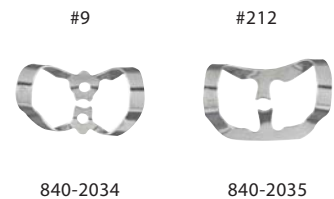

Lower Molars

Upper Molars

Pre Molars

Each \$10.49

Pre Molars

Each \$10.49

Anterior

Each \$10.49

RUBBER DAM

Rubber Dam Clamps

stainless steel

Ivory Rubber Dam Clamp (Kulzer)

Complete Kit 840-0100 \$384.95
Contains punch, forceps, rubber dam, frame, 8 clamp starter kit & template

Starter Kit 840-0101 \$92.95
8 clamps - 0, 2A, 8A, 14, 2,7,9,14A